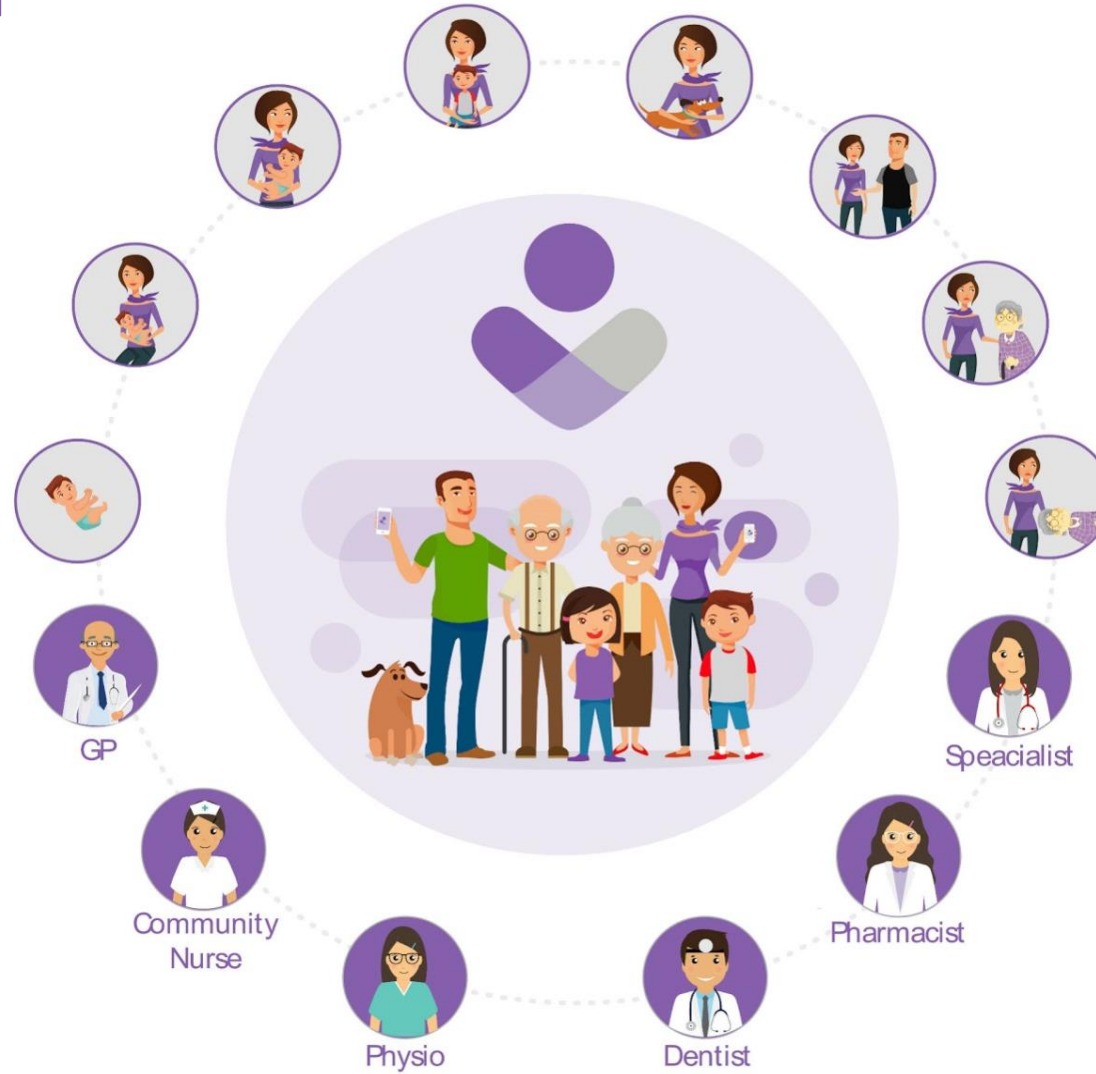

Ecosystem

a member of the ECHAlliance International Ecosystem Network

Clare Harney, Chief Executive Officer, Jinga Life

Unlocking Data

JINGA LIFE...

REDESIGNING THE
WAY WE CARE
FOR OUR
PEOPLE...

...BY
EMPOWERING
THE JINGA!